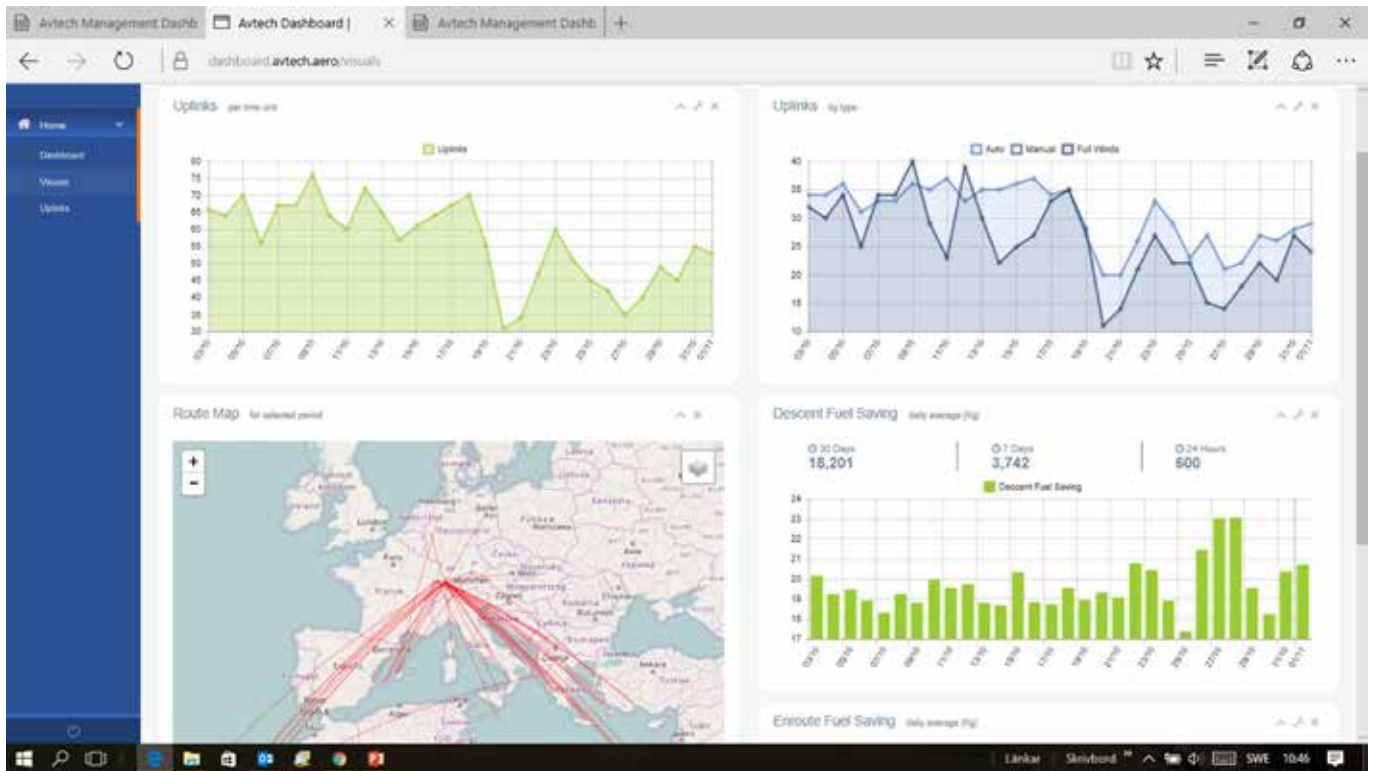

**AVTECH**

**AVTECH**  
**Management Dashboard**

Information is powerful. Understanding information is, however what truly allows us to lean and adapt to the environment around us. With this in mind AVTECH created its Management Dashboard, a cloud based solution which allows users to get valuable information, displayed in a user friendly way to their desktop, tablet or phone.

When the Management Dashboard is paired with Aventus Nowcast, the system receives a host of information from the FMS which allows managers, decision makers and fuel savings engineer's powerful insights to the operation of their fleet as a whole or an aircraft in particular. Additionally, other outside data sources can be combined to give stakeholders information related to;

- Cost Index
- Fuel usage
- Aircraft weight
- Planned or updated trajectories  
(found and programmed within the FMS)

The service is optimized to be used with other AVTECH products or as a standalone support tool.