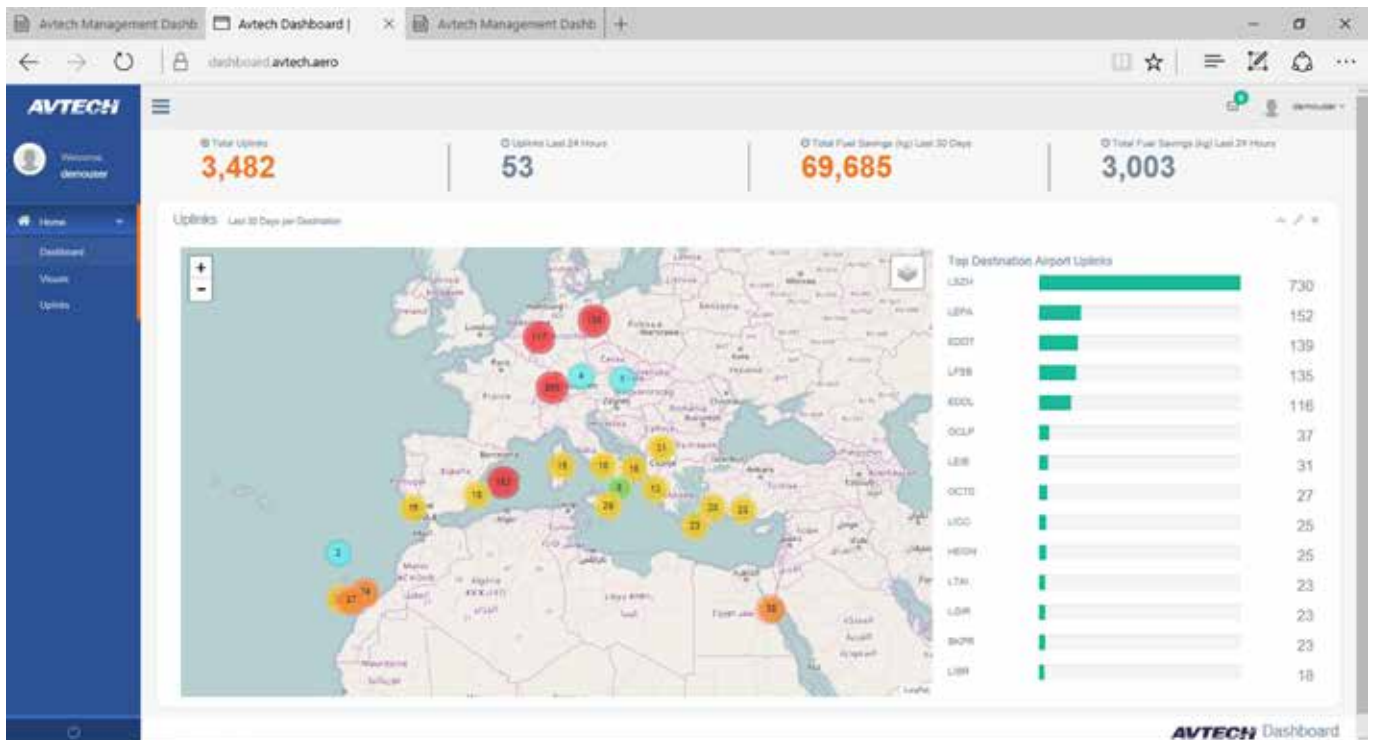

Avtech Management Dashb | Avtech Dashboard | Avtech Management Dashb

dashboard.avtech.aero/uploads

October 1, 2018 - October 31, 2018

Date	Airline Name	Aircraft Registration	Flight Number	Origin	Destination	Off Time	Trigger	Engage	ETA	Actions
01/10/2018 10:20	Dennis Airline	AV4881	AV9251	EDDL	LSZH	-	FULL	FULL	-	Profile Topology Update Delete
01/10/2018 10:23	Dennis Airline	AV4880	AV9180	LFBB	LEB	-	FULL	FULL	-	Profile Topology Update Delete
01/10/2018 10:31	Dennis Airline	AV4885	AV4241	EDDT	LSZH	-	FULL	FULL	0101	Profile Topology Update Delete
01/10/2018 10:42	Dennis Airline	AV4887	AV9841	LSZH	LEPA	0804	AUTO	AUTO	1123	Profile Topology Update Delete
01/10/2018 11:11	Dennis Airline	AV4880	AV9251	EDDL	LSZH	1153	AUTO	AUTO	1148	Profile Topology Update Delete
01/10/2018 11:27	Dennis Airline	AV4885	AV4241	EDDT	LSZH	1157	AUTO	AUTO	1208	Profile Topology Update Delete
01/10/2018 11:58	Dennis Airline	AV4880	AV9180	LFBB	LEB	1005	AUTO	AUTO	1237	Profile Topology Update Delete
01/10/2018 12:48	Dennis Airline	AV4880	AV9444	LSZH	EDDT	-	FULL	FULL	0112	Profile Topology Update Delete
01/10/2018 12:48	Dennis Airline	AV4881	AV2084	LSZH	H03N	0803	AUTO	AUTO	1324	Profile Topology Update Delete
01/10/2018 12:52	Dennis Airline	AV4885	AV9444	LSZH	EDDT	-	FULL	FULL	0112	Profile Topology Update Delete
01/10/2018 12:52	Dennis Airline	AV4880	AV7775	LEB	LSZH	-	FULL	FULL	-	Profile Topology Update Delete
01/10/2018 13:02	Dennis Airline	AV4887	AV2108	LSZH	H03N	0803	AUTO	AUTO	1348	Profile Topology Update Delete
01/10/2018 13:20	Dennis Airline	AV4885	AV8738	LSZH	EDDL	1302	AUTO	AUTO	1388	Profile Topology Update Delete
01/10/2018 13:30	Dennis Airline	AV4887	AV2005	LEPA	LFBB	1247	AUTO	AUTO	1410	Profile Topology Update Delete
01/10/2018 13:38	Dennis Airline	AV4880	AV7775	LEB	LSZH	1324	FULL	FULL	1500	Profile Topology Update Delete

Avtech Dashboard